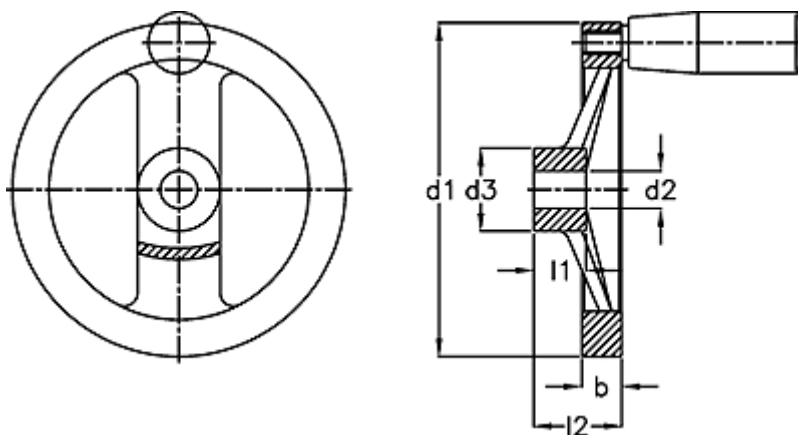

Data Sheet

Article number: 201173341

Description: E+G Handwheel
GN 324-250-B22-R

Measures

b	= 23.0
d1	= 250
d2 H7	= 22
d3	= 48
Handle	= 28
l1	= 28
l2	= 51